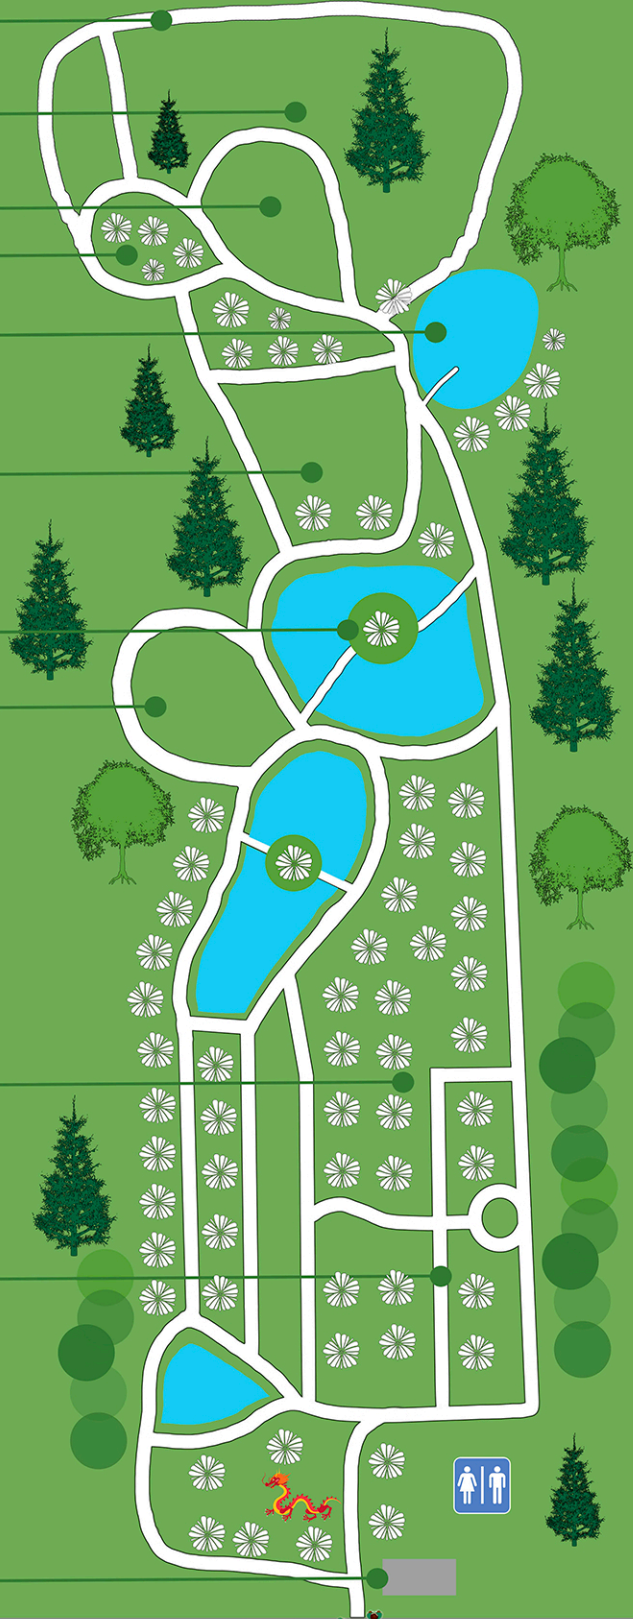

## Flower & Gardens

Forest Trail

Root Garden

Creature Garden

Alien Garden

GoldFish Pond

Art Garden

Island Garden

Fairy Garden

Flower maze

Grape Tunnel

Visitor Centre

13842 Spratt Road Mission Dahlia Festival